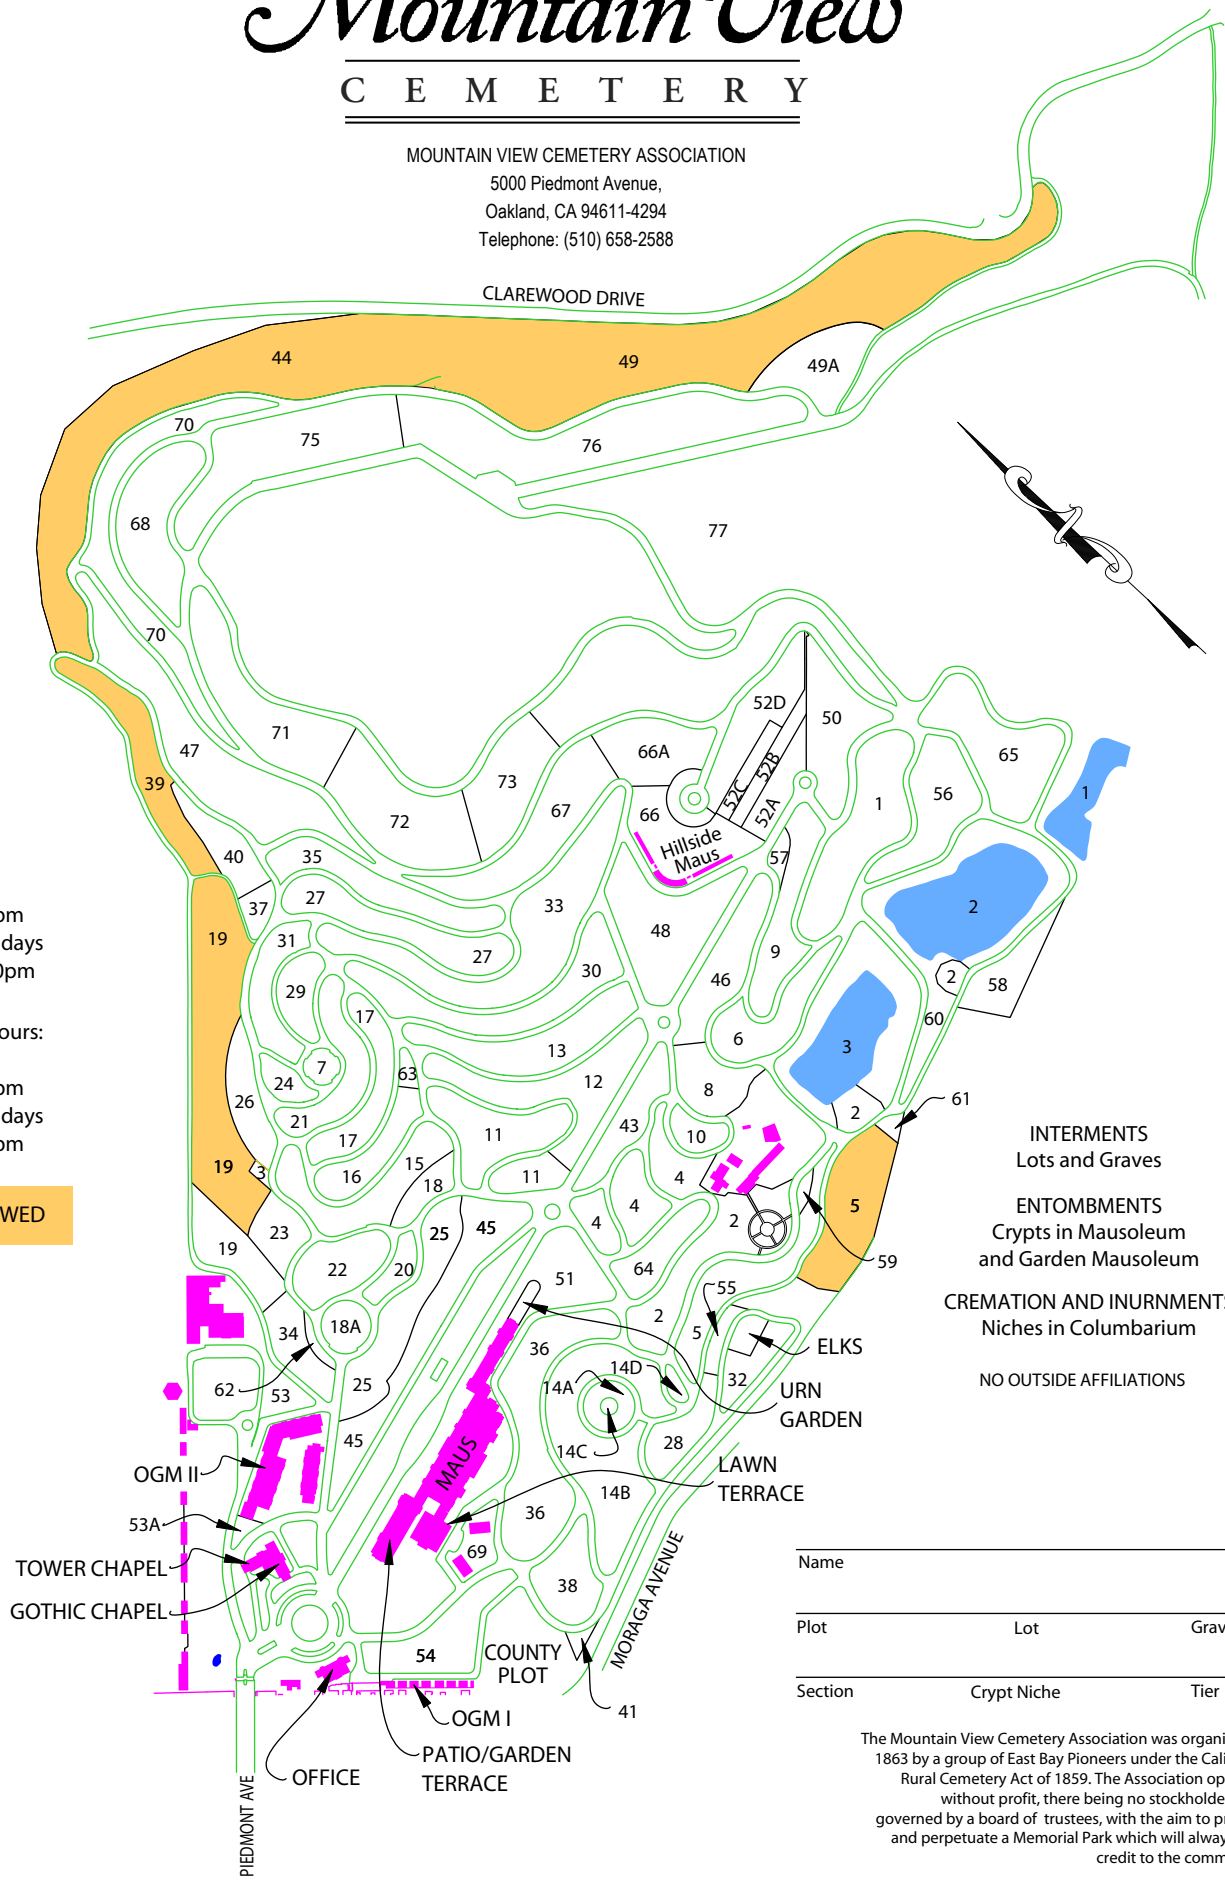

Mountain View

C E M E T E R Y

MOUNTAIN VIEW CEMETERY ASSOCIATION

5000 Piedmont Avenue,
Oakland, CA 94611-4294
Telephone: (510) 658-2588

CLAREWOOD DRIVE

HOURS:
Mon - Fri
8:00am - 4:30pm
Sat-Sun & Holidays
10:00am - 4:00pm

Mausoleum Hours:
Mon - Fri
8:00am - 4:30pm
Sat-Sun & Holidays
9:00am - 4:00pm

NONENDOWED

- INTERMENTS
Lots and Graves
- ENTOMBMENTS
Crypts in Mausoleum
and Garden Mausoleum
- CREMATION AND INURNMENTS
Niches in Columbarium
- NO OUTSIDE AFFILIATIONS

OGM II
53A
TOWER CHAPEL
GOTHIC CHAPEL
OFFICE
PATIO/GARDEN TERRACE
COUNTY PLOT
OGM I
ELKS
URN GARDEN
LAWN TERRACE
MORAGA AVENUE
41

Name		
Plot	Lot	Grave
Section	Crypt Niche	Tier

The Mountain View Cemetery Association was organized in 1863 by a group of East Bay Pioneers under the California Rural Cemetery Act of 1859. The Association operates without profit, there being no stockholders. It is governed by a board of trustees, with the aim to provide and perpetuate a Memorial Park which will always be a credit to the community.