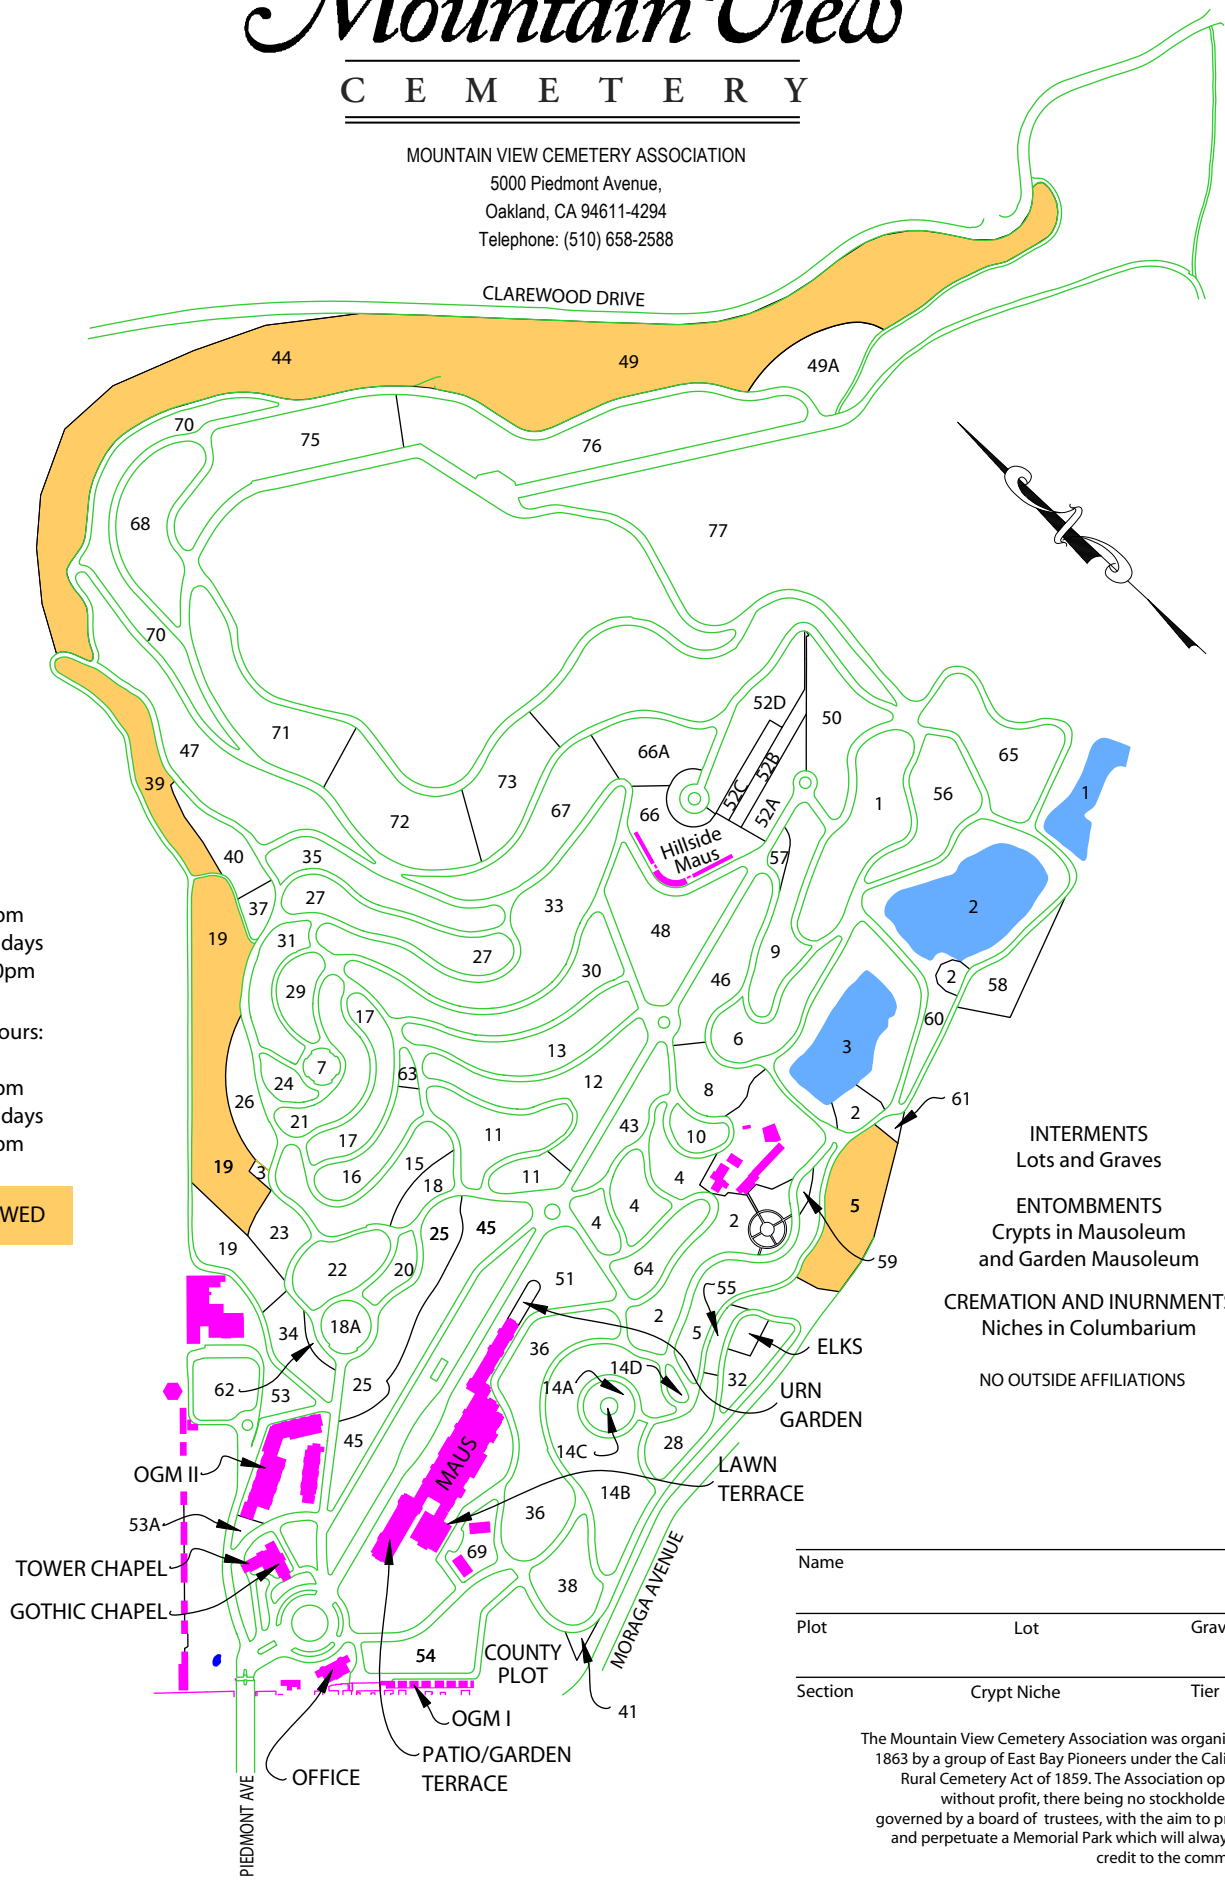

Mountain View

C E M E T E R Y

MOUNTAIN VIEW CEMETERY ASSOCIATION

5000 Piedmont Avenue,
Oakland, CA 94611-4294
Telephone: (510) 658-2588

CLAREWOOD DRIVE

HOURS:
Mon - Fri
8:00am - 4:30pm
Sat-Sun & Holidays
10:00am - 4:00pm

Mausoleum Hours:
Mon - Fri
8:00am - 4:30pm
Sat-Sun & Holidays
9:00am - 4:00pm

NONENDOWED

- INTERMENTS
Lots and Graves
- ENTOMBMENTS
Crypts in Mausoleum
and Garden Mausoleum
- CREMATION AND INURNMENTS
Niches in Columbarium
- NO OUTSIDE AFFILIATIONS

OGM II
53A
TOWER CHAPEL
GOTHIC CHAPEL
OFFICE
PATIO/GARDEN TERRACE
COUNTY PLOT
OGM I
ELKS
URN GARDEN
LAWN TERRACE
MORAGA AVENUE
41

| | | |
|---------|-------------|-------|
| Name | | |
| Plot | Lot | Grave |
| Section | Crypt Niche | Tier |

The Mountain View Cemetery Association was organized in 1863 by a group of East Bay Pioneers under the California Rural Cemetery Act of 1859. The Association operates without profit, there being no stockholders. It is governed by a board of trustees, with the aim to provide and perpetuate a Memorial Park which will always be a credit to the community.